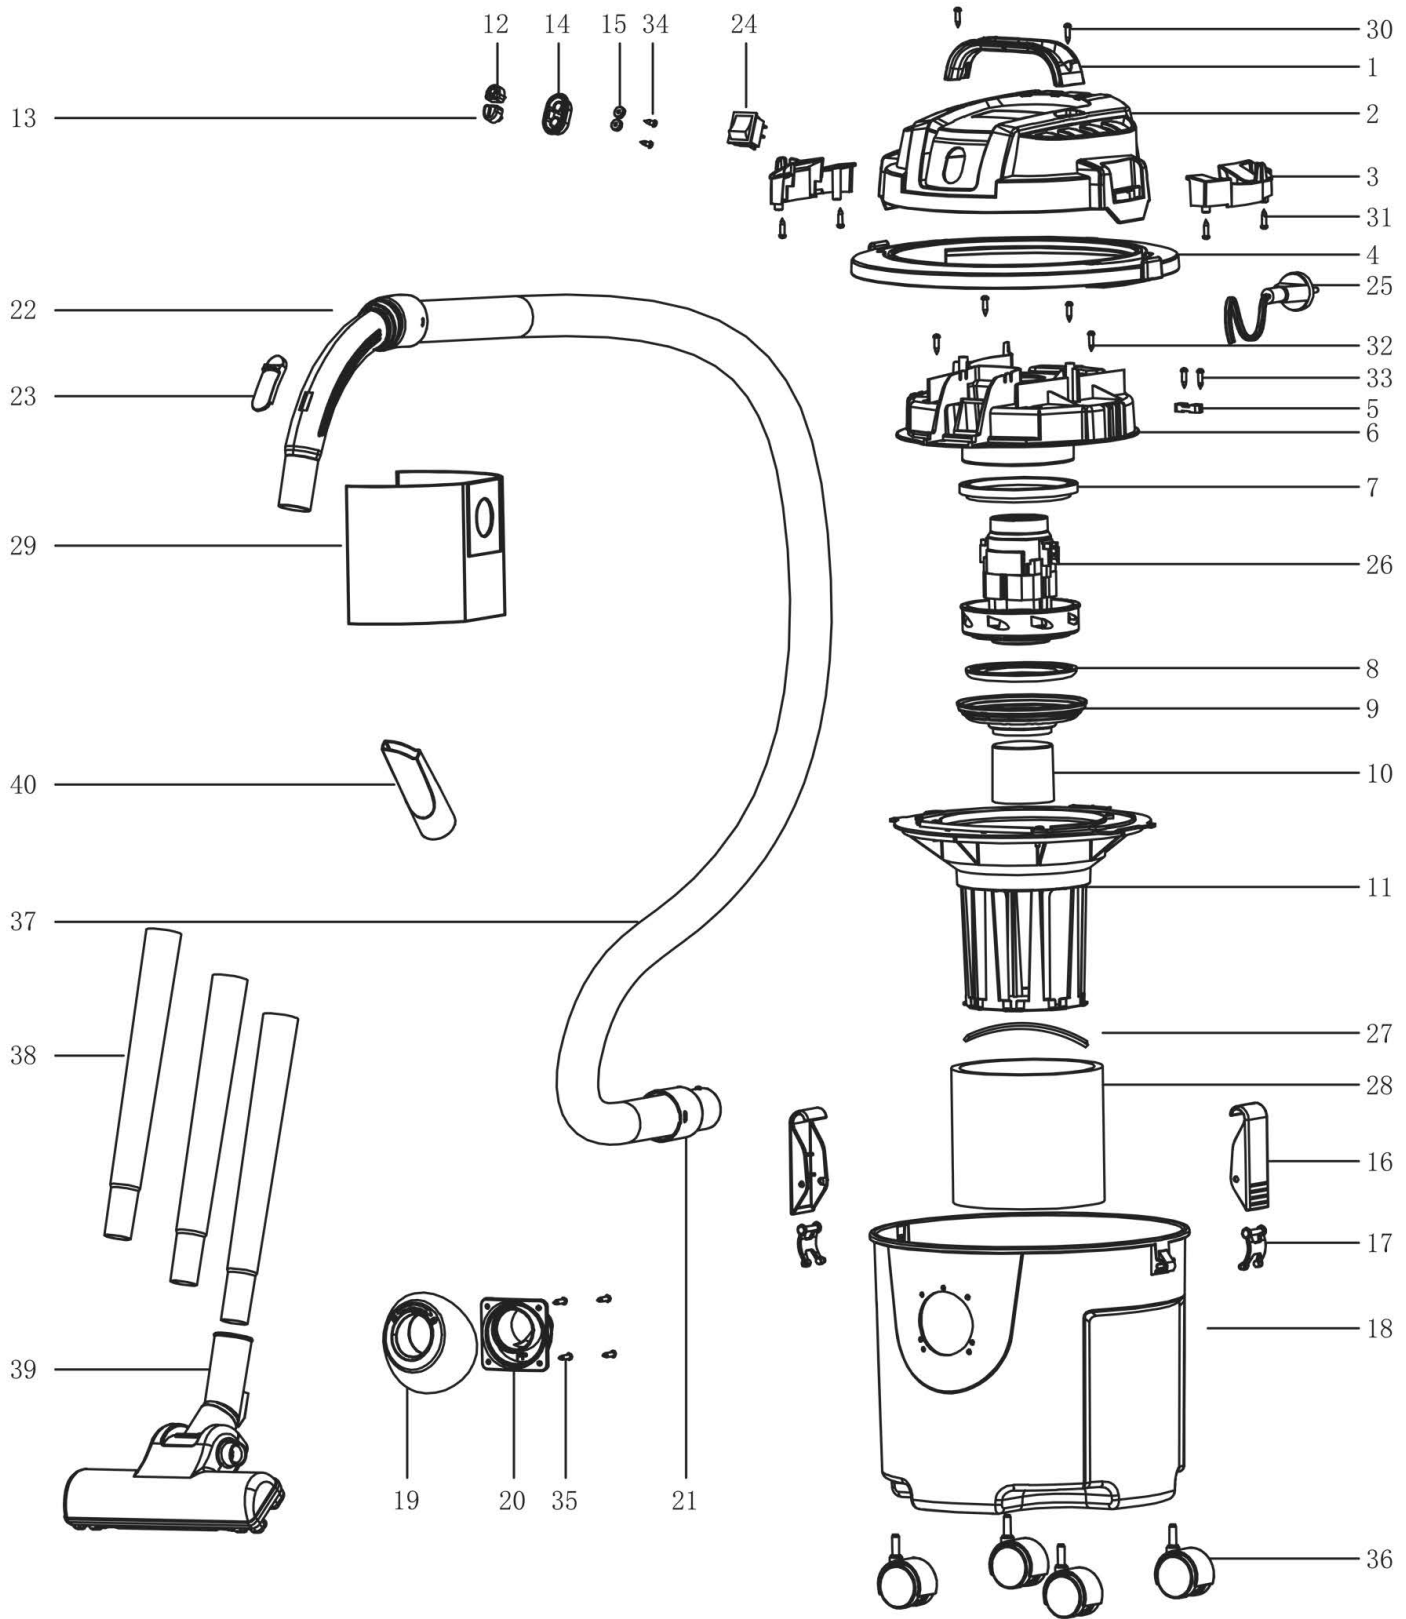

Schepach

5907722901

Wet and Dry Vacuum Cleaner NTS16
 scheppach - 240V 50Hz
 1200W

Main products

5907722901

Spare part list

136527 - 0249 - NTS16 - -

Spare	Description	additional	Item	Abb.	ConstructStatus
-------	-------------	------------	------	------	-----------------

5907722901

Wet and Dry Vacuum
Cleaner NTS16
scheppach - 240V 50Hz
1200W

Main products

Spare part list

5907722901

136527 - 0249 - NTS16 - -

Spare	Description	additional	Item	Abb.	ConstructStatus
5907708004	connection nozzle assy.		20, 21, 38	A	*
7907709720	Hose NTS16	Ø39	21-23,37	A	*
7907709702	foam filter PN-NTS20 scheppach Rewe/Toom		28	A	*
7907709703	Paper vacuum bag 20L scheppach	5 Stück verpackt	29	A	*
39077069015	universal wheel	Ø35 /Ø6.5x18	36	A	*
7907709706	Plastic tube PN-NTS20		38	A	*
7907709721	Floor nozzle NTS16		39	A	*
7907709701	Hepa filter 20L scheppach	NTS20 / NTS16	o.Abb.	A	*
7907709704	Reusable cloth filter PN-NTS20 scheppach Rewe/Toom		o.Abb.	A	*